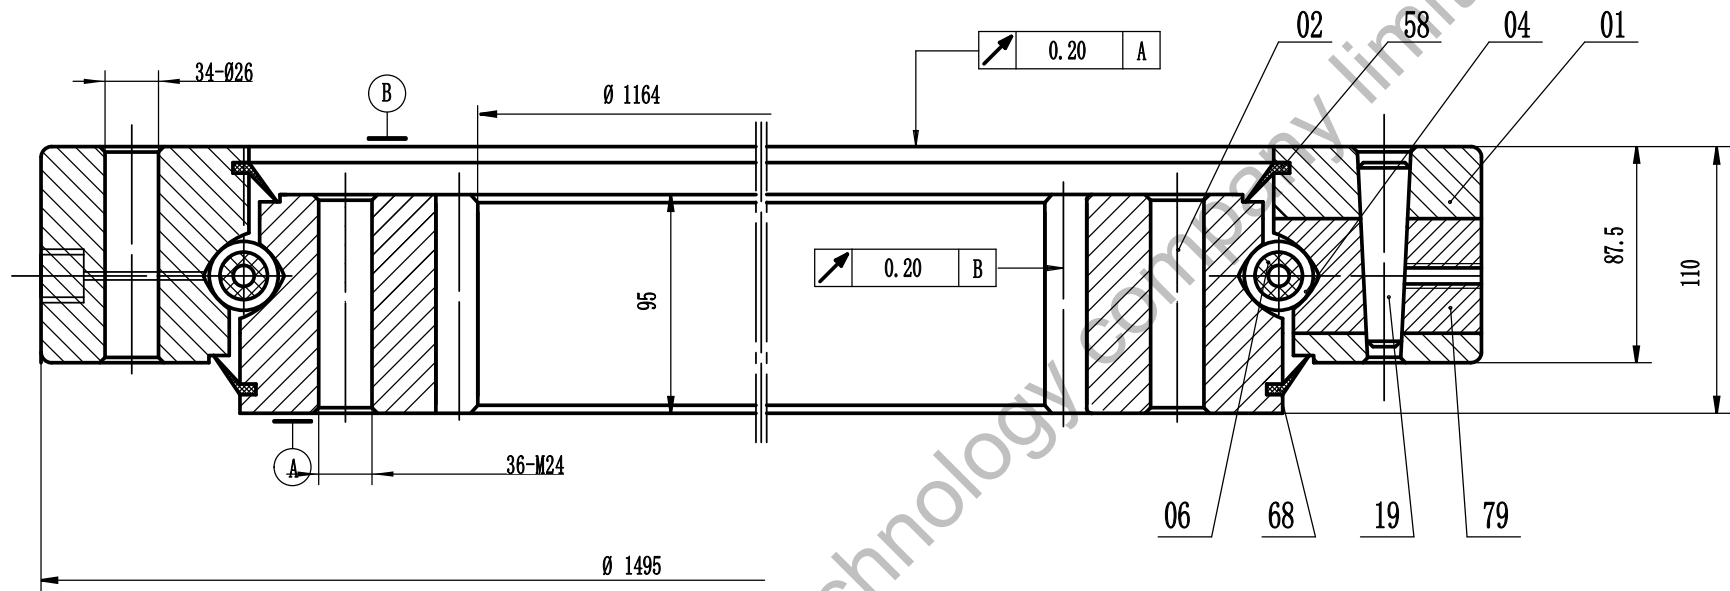

A-A

Remark:

1. Luoyang JCB Bearing Technology Co., Ltd is a technical Inc, specialize in designing and manufacturing slewing ring bearing, we can design and manufactur all kinds of slewing bearing according to client's requirement.

2. This drawing is reference for user, if you need formal drawing, please contact wth us sales@jcb-bearing.com, the official drawing will be submitted after order confirmation.

Contact information

Company Address : No.3 Lianmeng road, Luoyang, Henan, China.

Postal code : 471003

Phone : 86-379-68611678 Fax : 86-379-68611679

E-mail: sales@jcb-bearing.com

Reserved E-mail: sales@slewing-ring-bearings.com

Website: www.jcb-bearing.com

www.slewing-ring-bearings.com

www.slewing-bearings.net

Four-point contact ball Slewing Ring Bearing	324D SYM1-UP	
		Weight(kg)
	Luoyang JCB Bearing Technology Co., Ltd